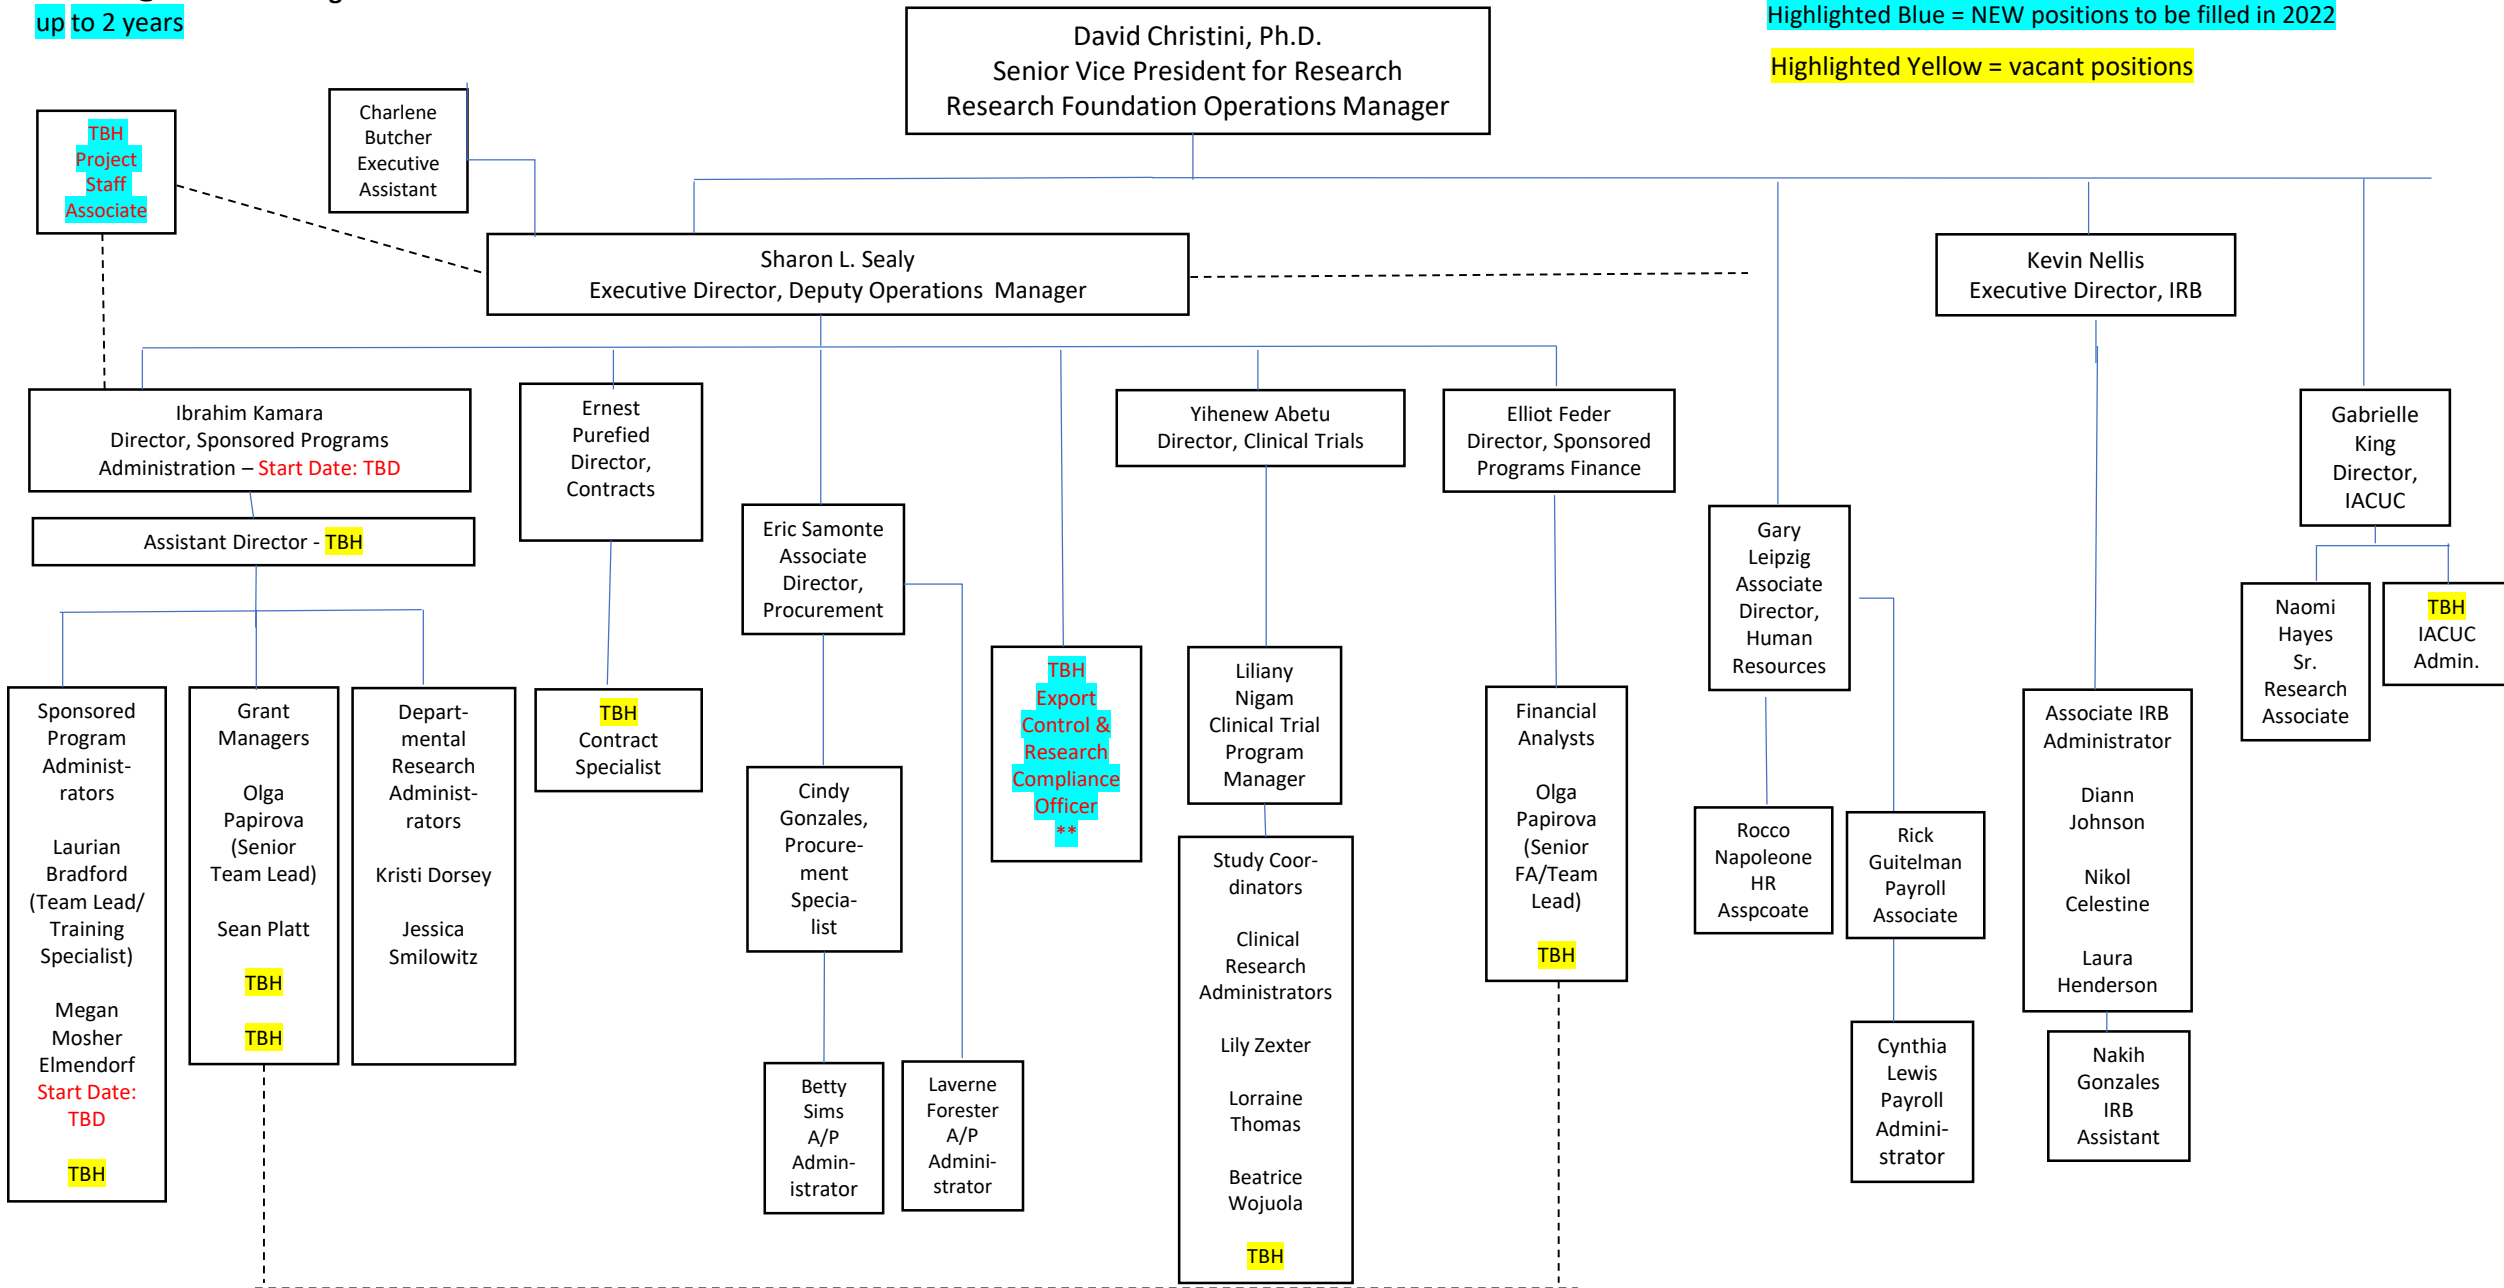

RFSUNY @ Downstate Org Chart
up to 2 years

Highlighted Blue = NEW positions to be filled in 2022

Highlighted Yellow = vacant positions

Red = New positions; TBH positions not in red have already been posted

Of the 3 GMs, 1 will move into an FA role upon decentralization

Revised 05/25/2022