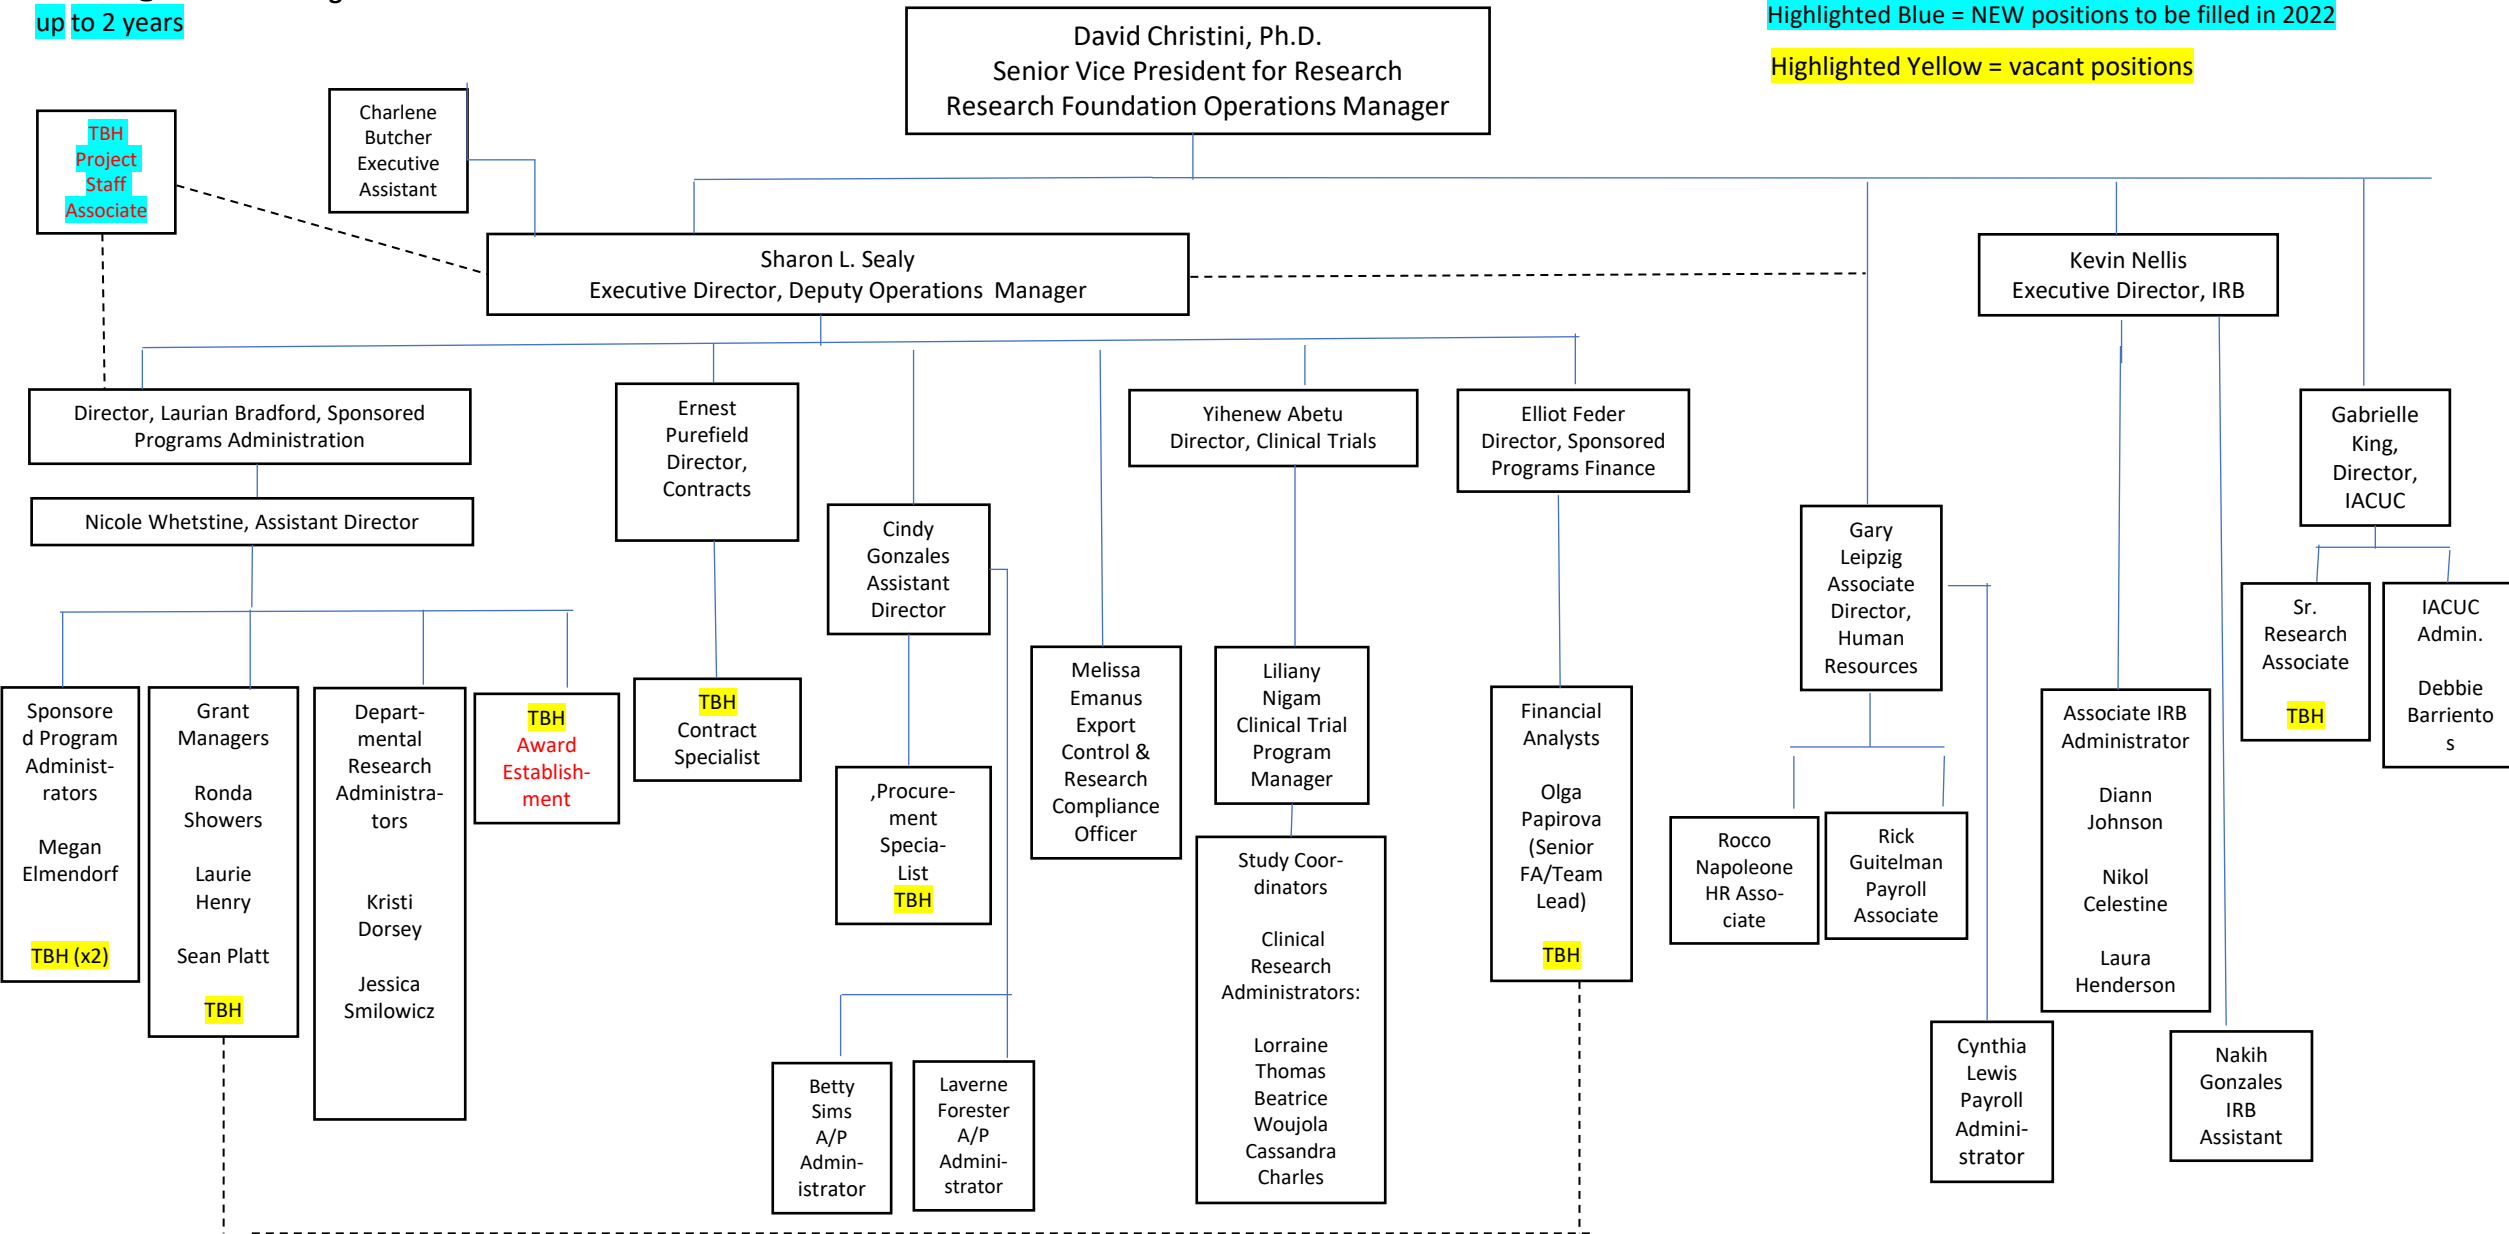

RFSUNY @ Downstate Org Chart
up to 2 years

Highlighted Blue = NEW positions to be filled in 2022

Highlighted Yellow = vacant positions

Red = New positions; TBH positions not in red have already been posted

Of the 3 GMs, 1 will move into an FA role upon decentralization

Revised 10/31/2023