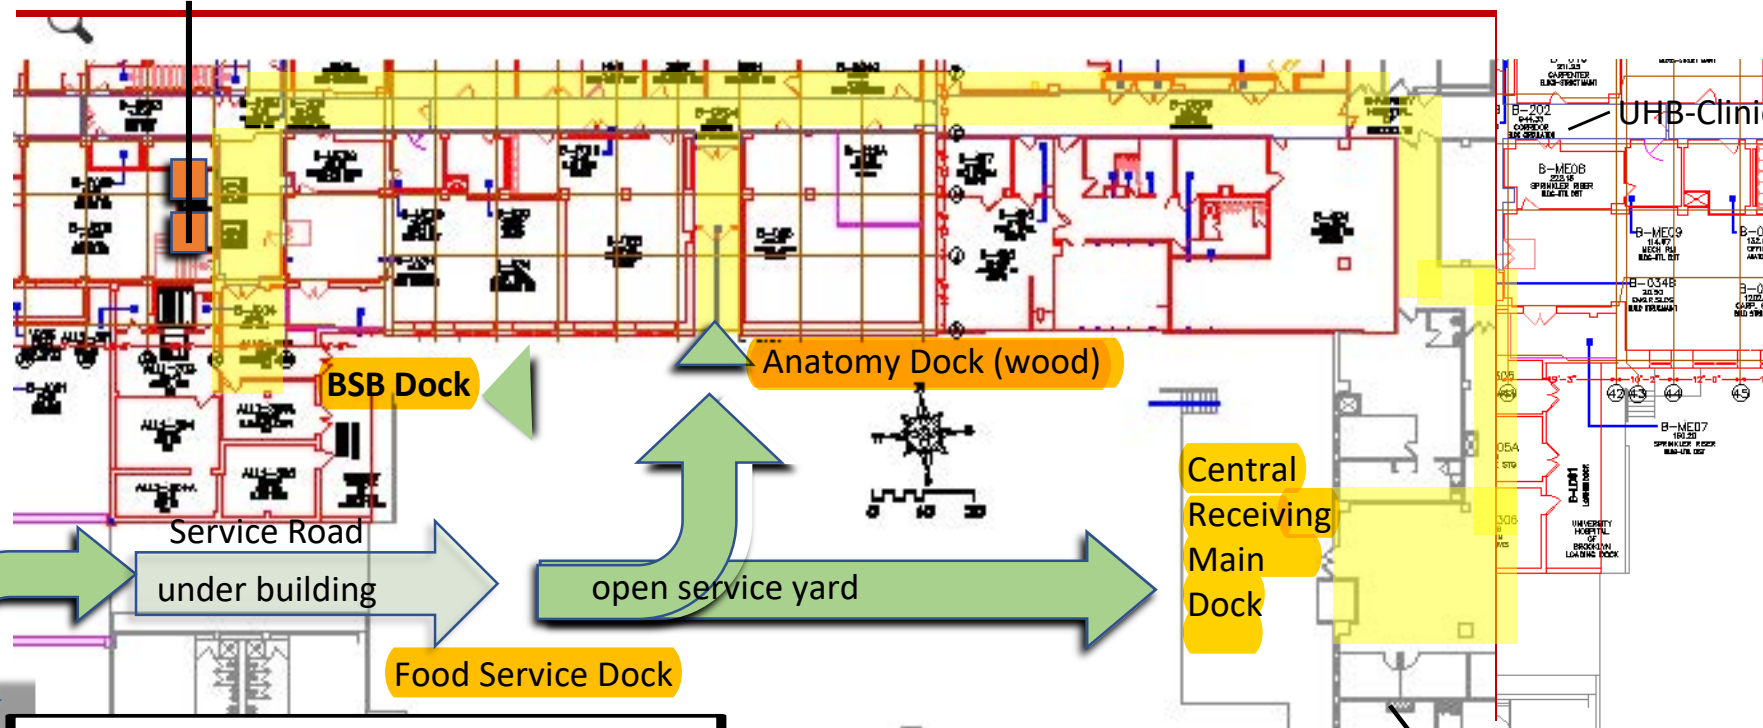

SUNY DOWNSTATE Service Yard Docks

Enter loading dock from the street - 445Lenox Rd @ E.35th St

BSB and PHAB Freight Elevators #19,20 from basement loading dock level

UHB-Clinic Wing Elevators #10,11

UHB Freight Elevators #8,9

Enter loading dock from the street 445Lenox Rd @ E.35th St