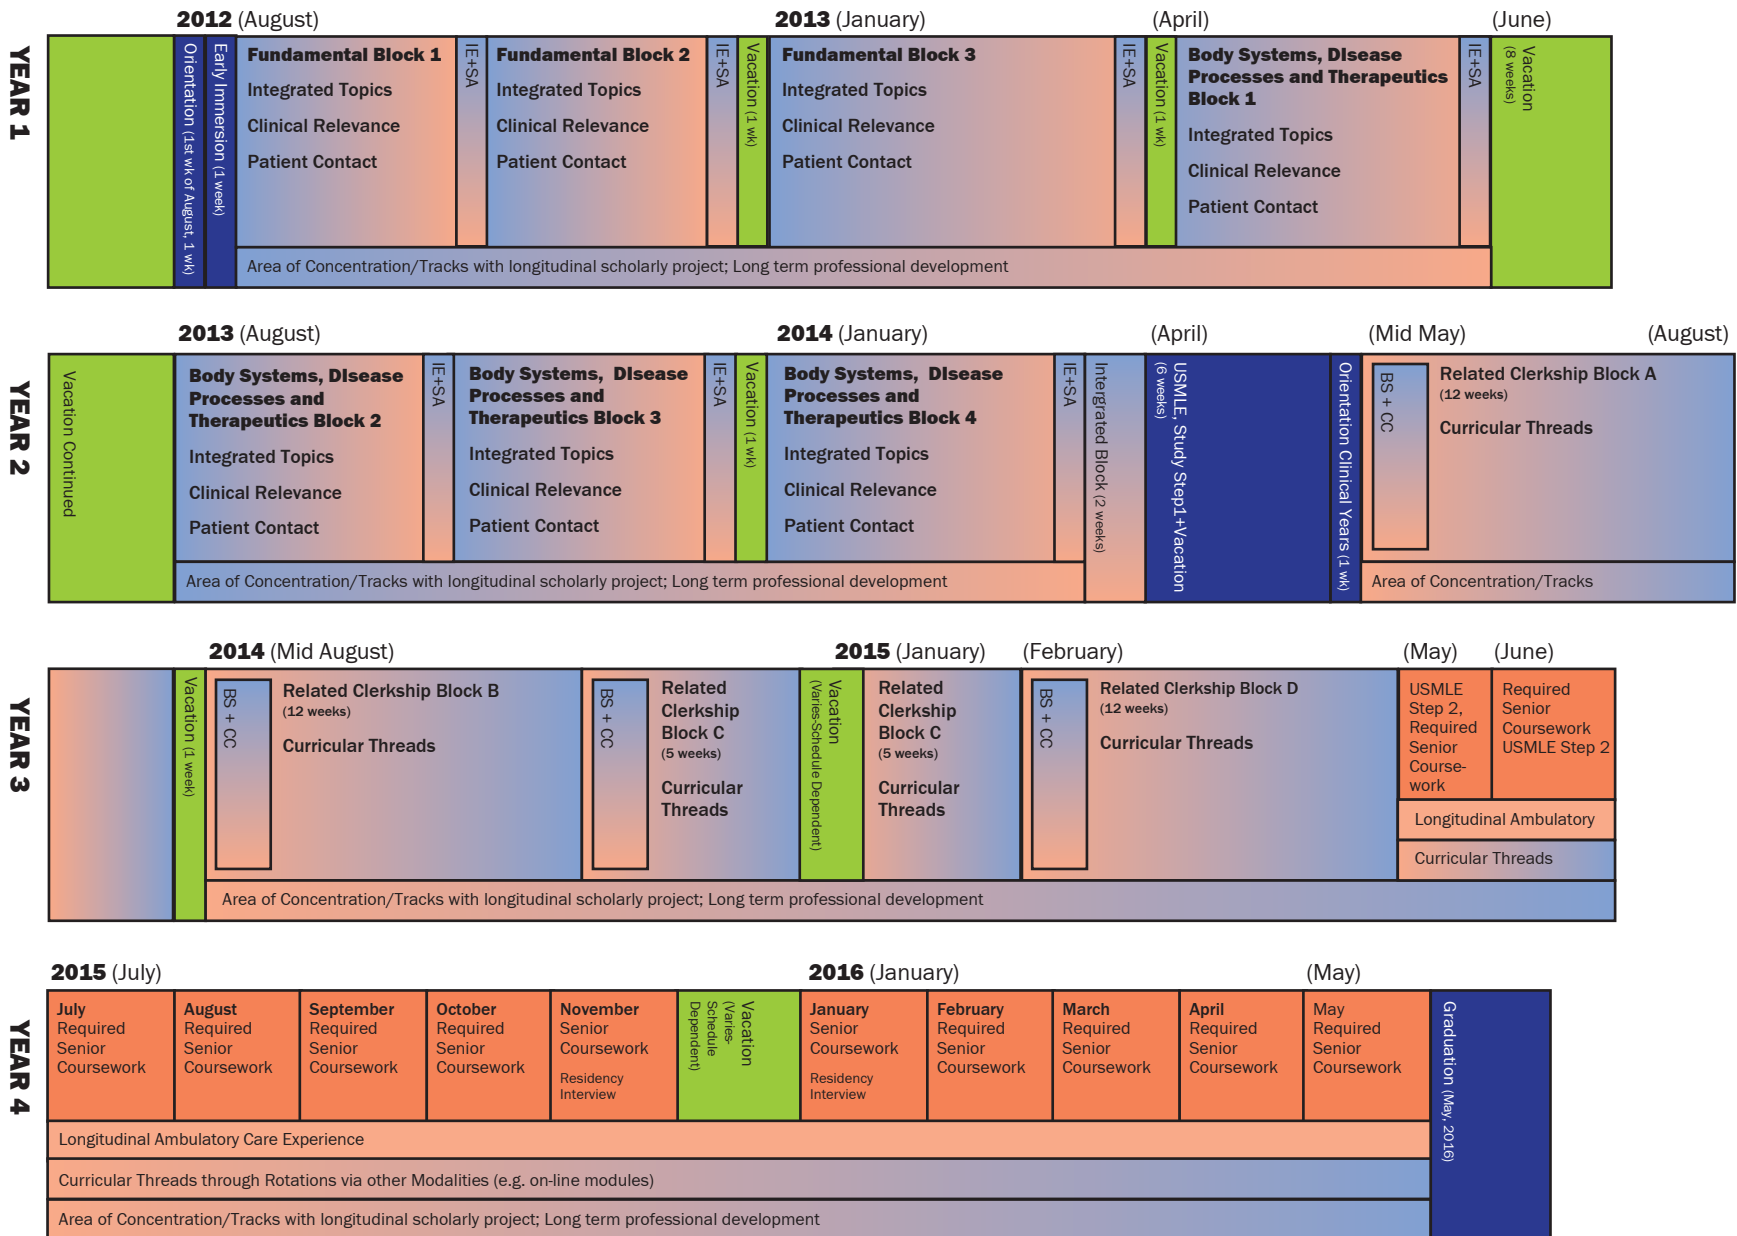

# Curriculum Timeline Proposal – Clerkship Start Mid May Year 2

**KEY:**

- Integrated Basic Science/Clinical
- Integrated Clinical/Basic Science
- Clinical Focus
- Other Curricular Elements
- Vacation
- IE+SA= Intergrated Exercises and Skills Assessment
- BS+CC= Basic Science/Core Content